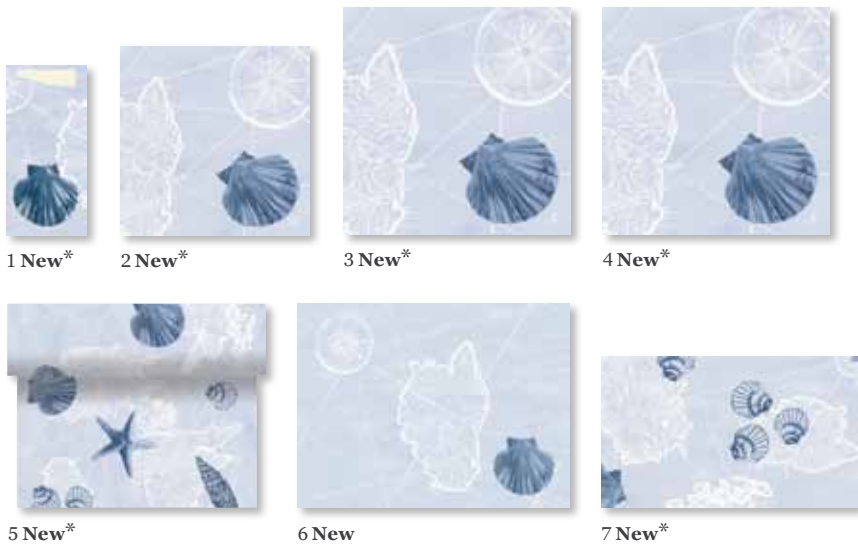

Matching product

- 5 **159500** Candle Glass Bolzano, White, 89 x 85 mm, 37h (4 x 3)

Nautic

New

1 New*

2 New*

3 New*

4 New*