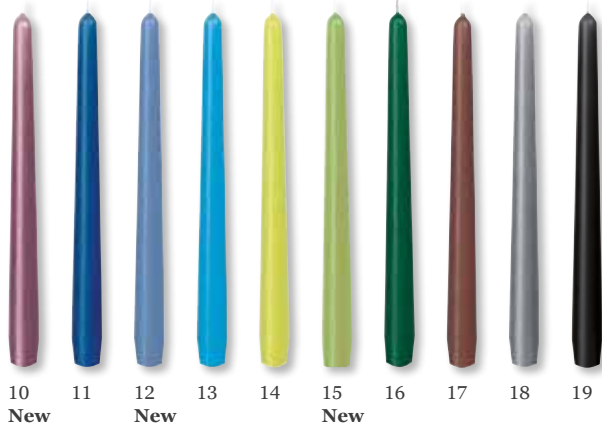

Antique Candles 250 x 22 mm, dipped, 7,5h

(2 x 50)

1. 1 351316 White
2. 2 351318 Champagne
3. 3 351328 Yellow
4. 4 165571 Soft orange
5. 5 165572 Mandarin
6. 6 351327 Red
7. 7 165577 Fuchsia
8. 8 351322 Bordeaux
9. 9 165573 Soft violet
10. 10 165575 Plum
11. 11 351326 Dark blue
12. 12 165578 Mid blue
13. 13 161110 Pacific blue
14. 14 153857 Kiwi
15. 15 165576 Herbal green
16. 16 351325 Dark green
17. 17 153855 Café
18. 18 156714 Granite grey
19. 19 156647 Black