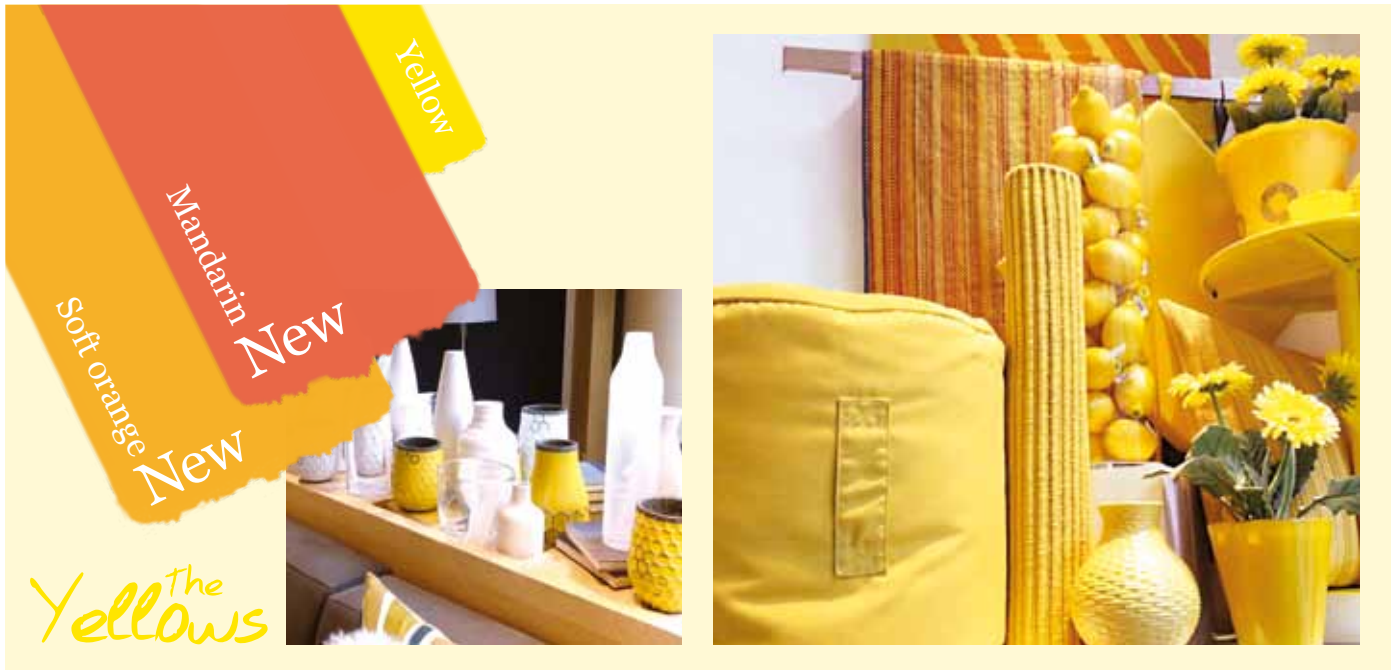

Candles

- News
 - Antique Candles
 - Pillar Candles
 - Candle Glasses
 - Crowntop Candles
 - Accessories
 - Outdoor Candles
- Pages 92 – 101**

- Colour overview**
Pages 102 – 103

7 new colours for 2013!

At Duni, we love colours. That's why this year's collection can certainly be characterised by exciting new complimentary shades! The new tones are splendid additions to the Duni colour world and combine superbly with our design collections. We have sunny-warm tones inspired by landscapes and Indian summer, like soft orange, mandarin, mid blue and herbal green. And dynamic, fresh, bold and vibrant hues, such as fuchsia, kiwi, pacific blue, mandarin and the brilliant soft lemon yellow. And for a brilliant contrast, elegant colours like black and plum with metallic accents. This Duni palette is for painting a masterpiece!