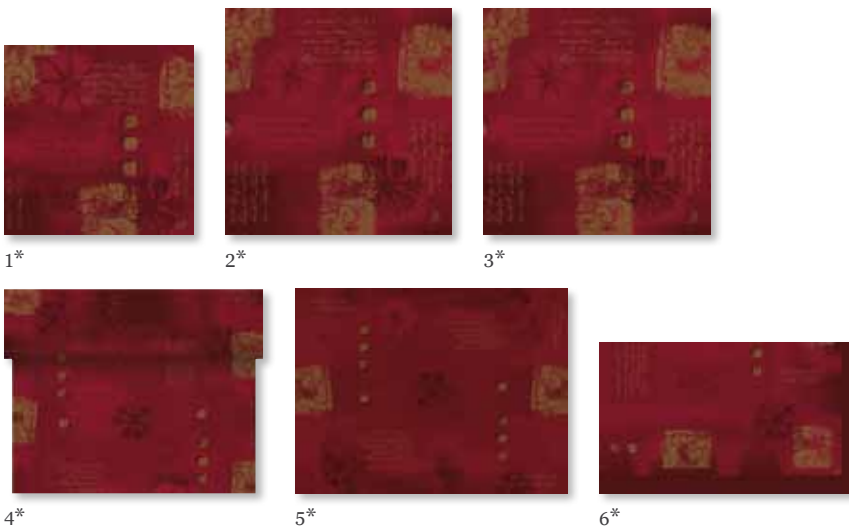

Matching product

- 9 **266659** Antique Candle, Champagne, 260 x 22 mm, coloured through, 6,5h (10 x 10)

Salento bordeaux

- 1 **161319** Tissue Napkin, 3-ply, 33 x 33 cm (10 x 50)
- 161308 Tissue Napkin, 3-ply, 33 x 33 cm (4 x 250)
- 2 **161335** Tissue Napkin, 3-ply, 40 x 40 cm (4 x 250)
- 3 **161292** Dunilin® Napkin, 40 x 40 cm (12 x 50)
- 4 **161456** Dunichel® Tête-à-Tête, 0,4 x 24 m (4 x 1)
- 5 **161466** Dunichel® Placemat, 30 x 40 cm (5 x 100)
- 6 **161425** Dunichel® Slipcover, 84 x 84 cm (1 x 100)
- 161432 Dunichel® Slipcover, 84 x 84 cm (5 x 20)