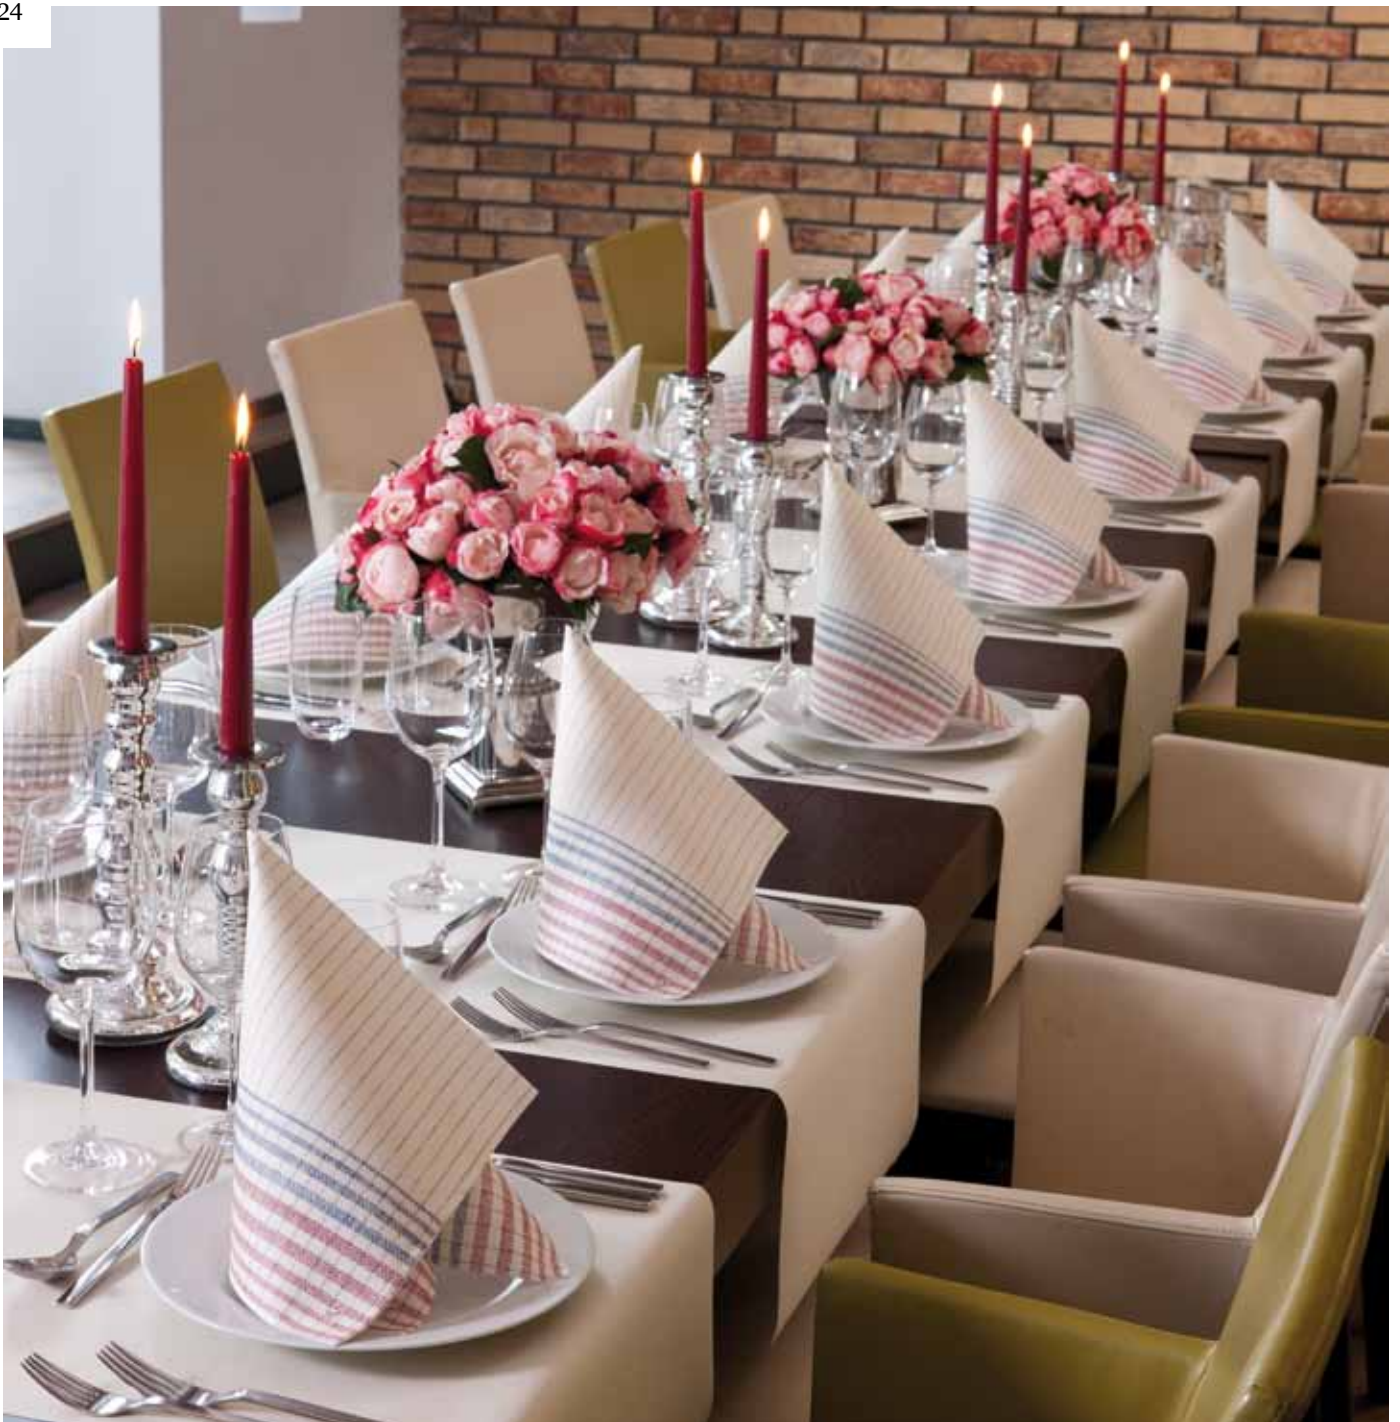

Florentina